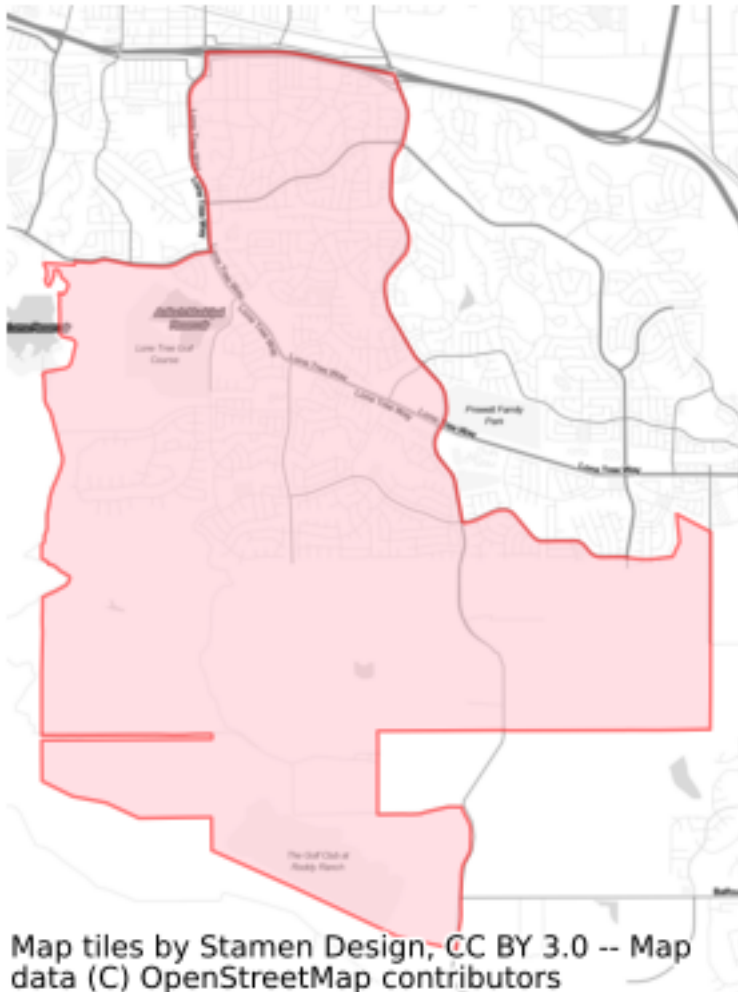

District name : District 4

% Deviation : 0.71

Comments : South of Hwy 4, East of Lone Tree Way to James Donlon Blvd, South of James Donlon Blvd to Blythe Dr, South of the Delta DeAnza Trail to Tabora Dr West of Hillcrest Ave/Deer Valley Rd to Prewett Ranch Dr, then East & South of Prewett Ranch Dr

Map tiles by Stamen Design, CC BY 3.0 -- Map data (C) OpenStreetMap contributors